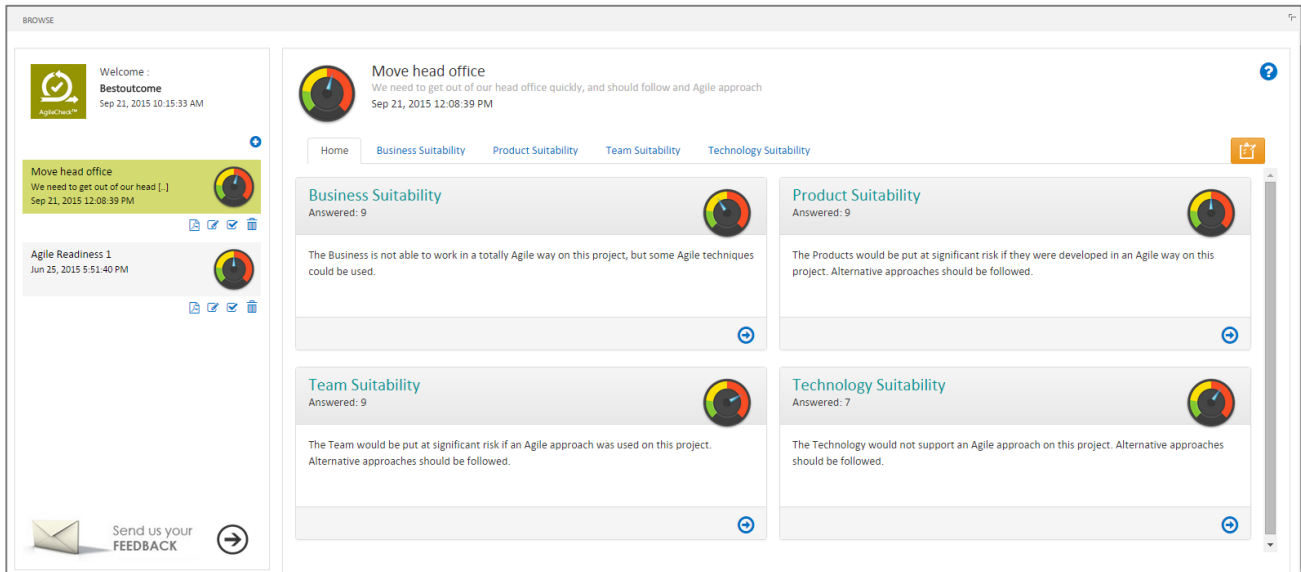

What is AgileCheck?

AgileCheck™ is a simple yet powerful SharePoint application that helps managers assess whether their project or programme is suitable for following a totally Agile approach, and understand the risks involved in working this way. It has been developed by Bestoutcome in partnership with Complexus Pty.

Core features

- AgileCheck assesses 4 key areas of suitability to follow an Agile approach:
 - **Business suitability**
 - **Product suitability**
 - **Team suitability**
 - **Technology suitability**
- It provides a detailed rating of how suitable the project is to follow a totally Agile approach.
- A set of recommended **mitigation actions** is also provided for every assessment. This ensures that any risk involved in following an Agile approach can be minimised, and alternative approaches can be used where the project is not suitable for a totally Agile approach.
- Results can be exported, for communication with stakeholders.
- You can revise / edit your rating at any time during the project.
- Teams can collaborate and assess all major change initiatives in one place.
- The App can be used for any technology deployment or business change project.

How does it work?

- The software runs as an App in SharePoint.
- It runs in on-Prem SharePoint 2013, 2016 and O365 SP Online.
- You start the assessment process for your project by answering a set of simple questions with multiple-choice answers.
- Once the assessment is complete it is saved, dated & time stamped.
- Results and mitigation actions can be e-mailed or printed.

Programme Management Apps

Outputs & Reports

AgileCheck provides a dashboard summary for every change project:

- Drill down to see underlying problem areas and corrective actions.
- One-click report generation with PDF export allows all information to be shared.
- Build a picture of your progress towards improvement and successful outcomes.