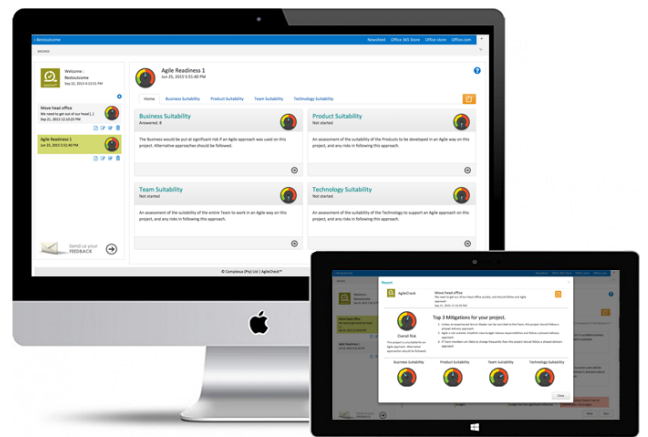

What is AgileCheck?

AgileCheck™ is a simple yet powerful SharePoint application that helps managers assess whether their project or programme is suitable for following a totally Agile approach, and understand the risks involved in working this way. It has been developed by Bestoutcome in partnership with Complexus Pty.

Core features

- AgileCheck assesses 4 key areas of suitability to follow an Agile approach:
 - **Business suitability**
 - **Product suitability**
 - **Team suitability**
 - **Technology suitability**
- It provides a detailed rating of how suitable the project is to follow a totally Agile approach.
- A set of recommended **mitigation actions** is also provided for every assessment. This ensures that any risk involved in following an Agile approach can be minimised, and alternative approaches can be used where the project is not suitable for a totally Agile approach.
- Results can be exported, for communication with stakeholders.
- You can revise / edit your rating at any time during the project.
- Teams can collaborate and assess all major change initiatives in one place.
- The App can be used for any technology deployment or business change project.

How does it work?

- The software runs as an App in SharePoint.
- It runs in on-Prem SharePoint 2013, 2016 and O365 SP Online.
- You start the assessment process for your project by answering a set of simple questions with multiple-choice answers.
- Once the assessment is complete it is saved, dated & time stamped.
- Results and mitigation actions can be e-mailed or printed.

Programme Management Apps

Outputs & Reports

AgileCheck provides a dashboard summary for every change project:

- Drill down to see underlying problem areas and corrective actions.
- One-click report generation with PDF export allows all information to be shared.
- Build a picture of your progress towards improvement and successful outcomes.