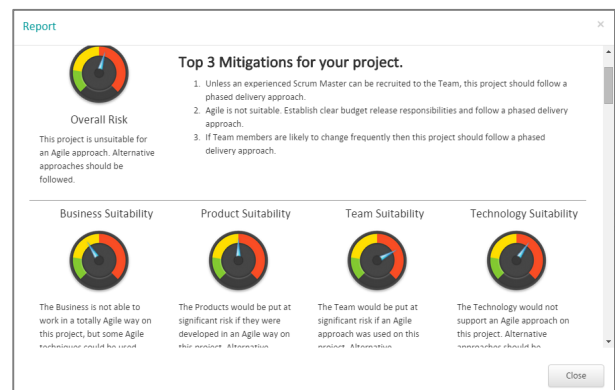

What is AgileCheck?

AgileCheck™ is a simple yet powerful SharePoint application that helps managers assess whether their project or programme is suitable for following a totally Agile approach, and understand the risks involved in working this way. It has been developed by Bestoutcome in partnership with Complexus Pty.

Core features

- AgileCheck assesses 4 key areas of suitability to follow an Agile approach:
 - **Business suitability**
 - **Product suitability**
 - **Team suitability**
 - **Technology suitability**
- It provides a detailed rating of how suitable the project is to follow a totally Agile approach.
- A set of recommended **mitigation actions** is also provided for every assessment. This ensures that any risk involved in following an Agile approach can be minimised, and alternative approaches can be used where the project is not suitable for a totally Agile approach.
- Results can be exported, for communication with stakeholders.
- You can revise / edit your rating at any time during the project.
- Teams can collaborate and assess all major change initiatives in one place.
- The App can be used for any technology deployment or business change project.

How does it work?

- The software runs as an App in SharePoint.
- It runs in on-Prem SharePoint 2013, 2016 and O365 SP Online.
- You start the assessment process for your project by answering a set of simple questions with multiple-choice answers.
- Once the assessment is complete it is saved, dated & time stamped.
- Results and mitigation actions can be e-mailed or printed.

Programme Management Apps

Outputs & Reports

AgileCheck provides a dashboard summary for every change project:

- Drill down to see underlying problem areas and corrective actions.
- One-click report generation with PDF export allows all information to be shared.
- Build a picture of your progress towards improvement and successful outcomes.